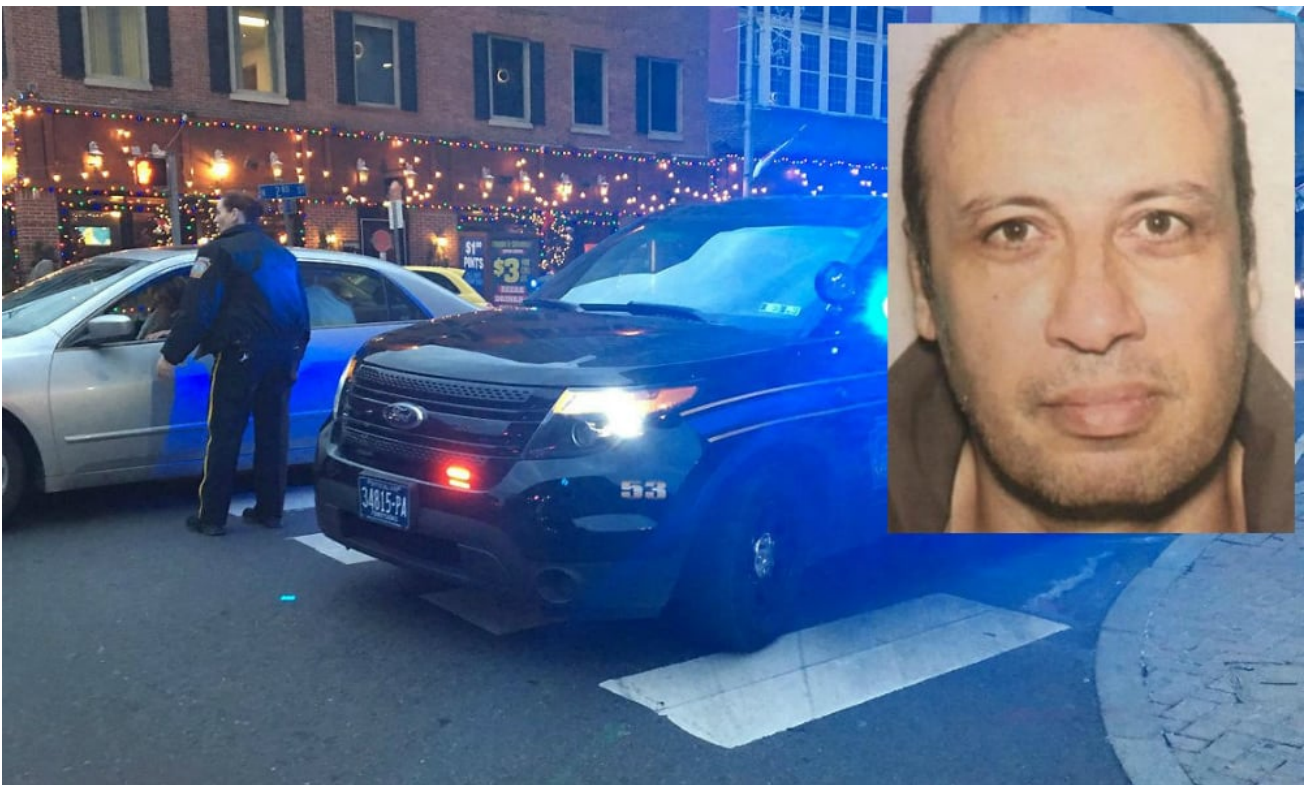

# Homeland Security: PA Gunman Who Attacked Police Was Terrorist Brought In By Chain Migration

The Department of Homeland Security describes the shooting spree in Harrisburg, Pennsylvania, which took place on Friday, as “a terror attack.” The gunman opened fire and targeted police in several locations in the city.

*BREAKING: My statement on Immigration Backgrounds of Recent Terror-Related Suspects: [pic.twitter.com/I3JfZ0fuBh](https://pic.twitter.com/I3JfZ0fuBh)*

*– Tyler Q. Houlton (@SpoxDHS) [December 24, 2017](#)*